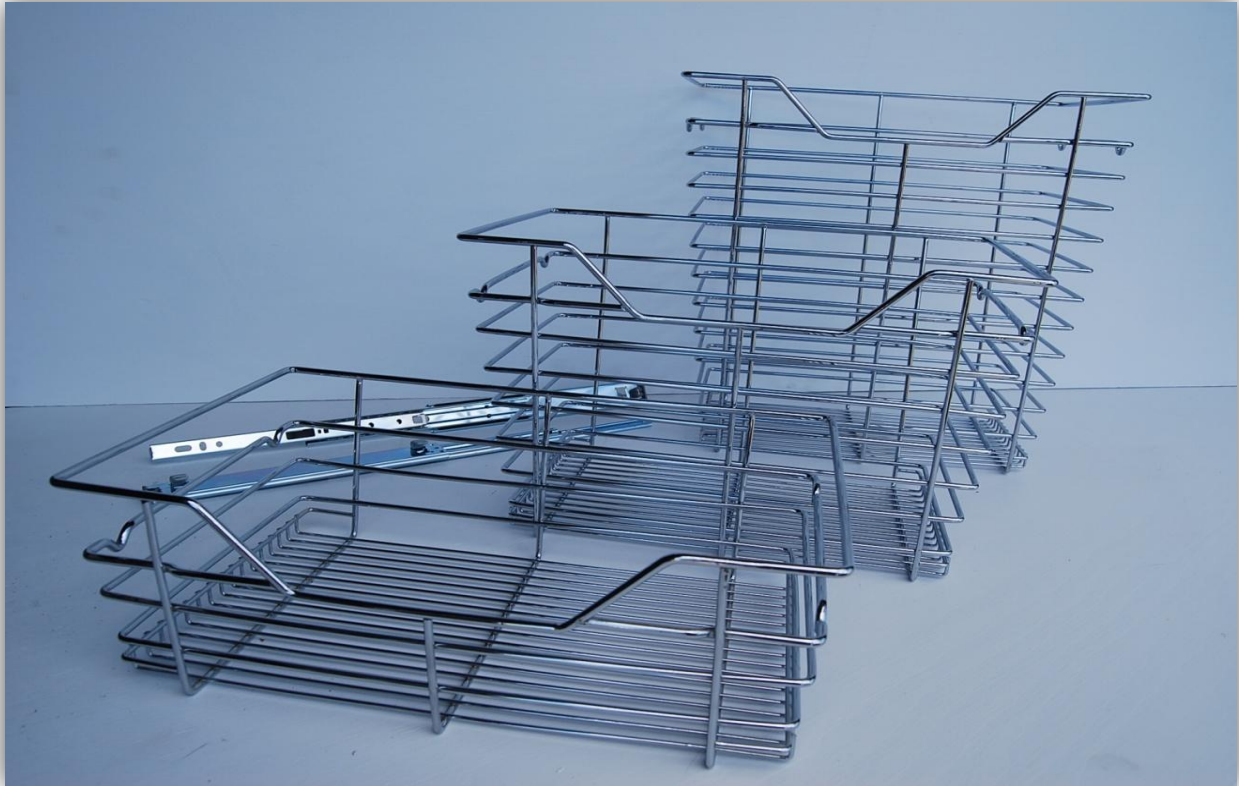

Specifications

Wire Baskets

Material

Steel Chrome -Plated

Glides

Full extension telescoping ball bearing Slides 12" and 16".

Weight Capacity

75 pounds per basket.

Attributes

Sloped basket front allows easy access to contents and baskets easily disconnect for portability.

Sizes

**17" Wide x 6", 11" and 17" High x 12" Deep.
17" Wide x 6", 11" and 17" High x 16" Deep.**